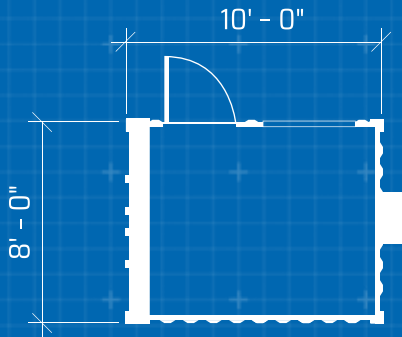

8' x 10' CONTAINER OFFICE

The 10' standard open-bay office is great for small spaces and provides easy, ground-level access, making it ideal for guard huts and first-aid stations. When security is key, this is the solution.

CUSTOMIZATION

- Furniture & Appliances
- Technology
- Site Services
- Loss Protection

Size

Ground-mounted
8' ceiling height
8' wide
10' box size
10' long

Exterior Finish

16-gauge steel siding
1' 1/8" plywood sub floor
Standard drip rail gutters
10-16 gauge floor; joist 12