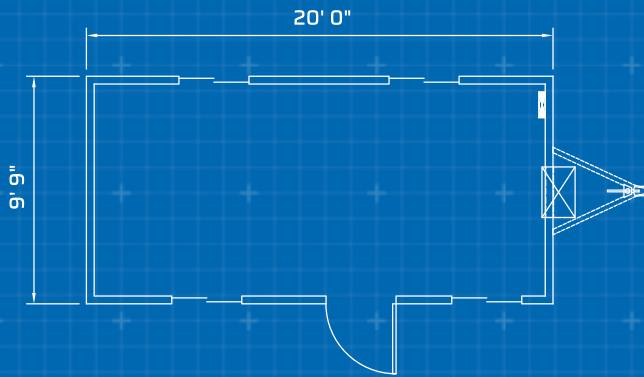

CUSTOMIZATION

- Steps & Ramps
- Furniture & Appliances
- Technology
- Site Services
- Loss Protection

Dimensions

- 24' Long (including hitch)
- 20' Box size
- 9' 9" Wide
- 8' Ceiling height

Exterior Finish