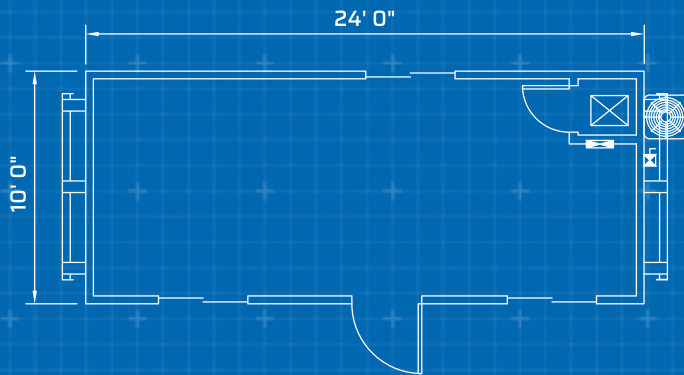

10' x 24' SKIDDED OFFICE TRAILER

In addition to your office solution, we can provide additional products and services that complete your space- creating a more productive, comfortable, and safe work environment.

CUSTOMIZATION

- Steps & Ramps
- Furniture & Appliances
- Technology
- Site Services
- Loss Protection

Dimensions

- 24' Box size
- 10' Wide
- 8' Ceiling height nominal

Exterior Finish

- Prefinish metal siding
- Steel frame / wood floor
- 45 mil EPDM roof
- Available in wheeled and skidded models