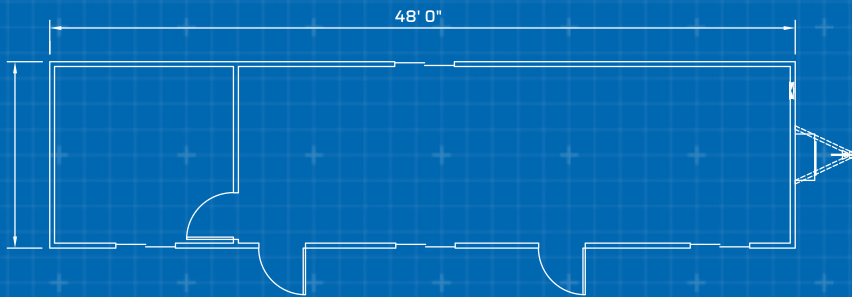

12' x 52' OFFICE TRAILER

In addition to your office solution, we can provide additional products and services that complete your space- creating a more productive, comfortable, and safe work environment.

CUSTOMIZATION

- Steps & Ramps
- Furniture & Appliances
- Technology
- Site Services
- Loss Protection

Dimensions

- 52' Long (including hitch)
- 48' Box size
- 12' Wide
- 7' 11" Ceiling height

Exterior Finish