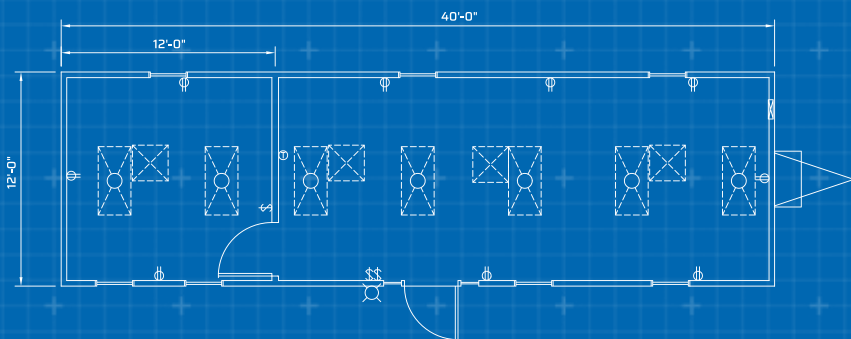

12' x 44' SALES OFFICE

In addition to your office solution, we can provide additional products and services that complete your space- creating a more productive, comfortable, and safe work environment.

CUSTOMIZATION

- Steps & Ramps
- Furniture & Appliances
- Technology
- Site Services
- Loss Protection

Dimensions

- 44' Long (including hitch)
- 40' Box size
- 12' Wide nominal
- 7'-11" Ceiling height

Exterior Finish