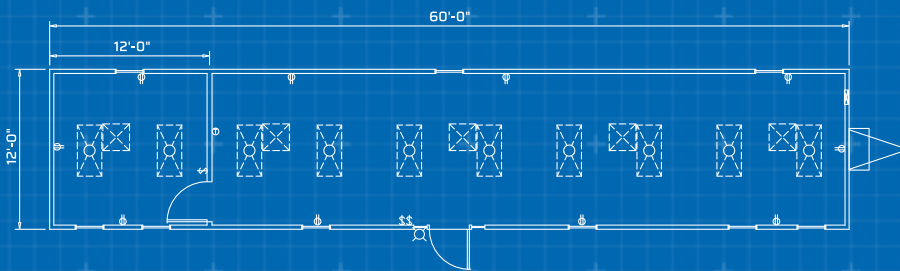

12' x 64' SALES OFFICE

In addition to your office solution, we can provide additional products and services that complete your space- creating a more productive, comfortable, and safe work environment.

CUSTOMIZATION

- Steps & Ramps
- Furniture & Appliances
- Technology
- Site Services
- Loss Protection

Dimensions

- 64' Long (including hitch)
- 60' Box size
- 12' Wide nominal
- 8' Ceiling height

Exterior Finish