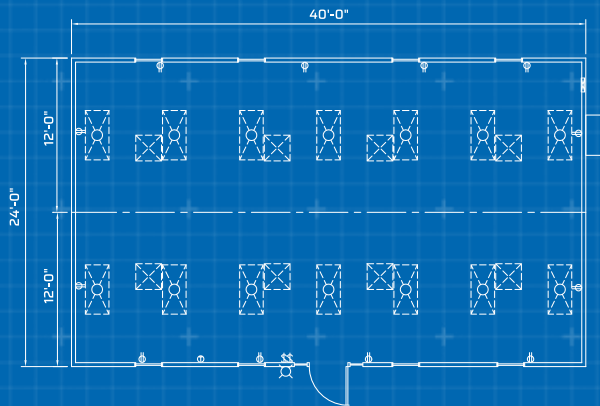

24' x 40' SALES OFFICE

In addition to your office solution, we can provide additional products and services that complete your space- creating a more productive, comfortable, and safe work environment.

CUSTOMIZATION

- Steps & Ramps
- Furniture & Appliances
- Technology
- Site Services
- Loss Protection

Dimensions

40' Box size
24' Wide nominal
7'-11" Ceiling height

Exterior Finish

Smart panel siding
Wood flooring system
EPDM roofing
Std drip rail systems